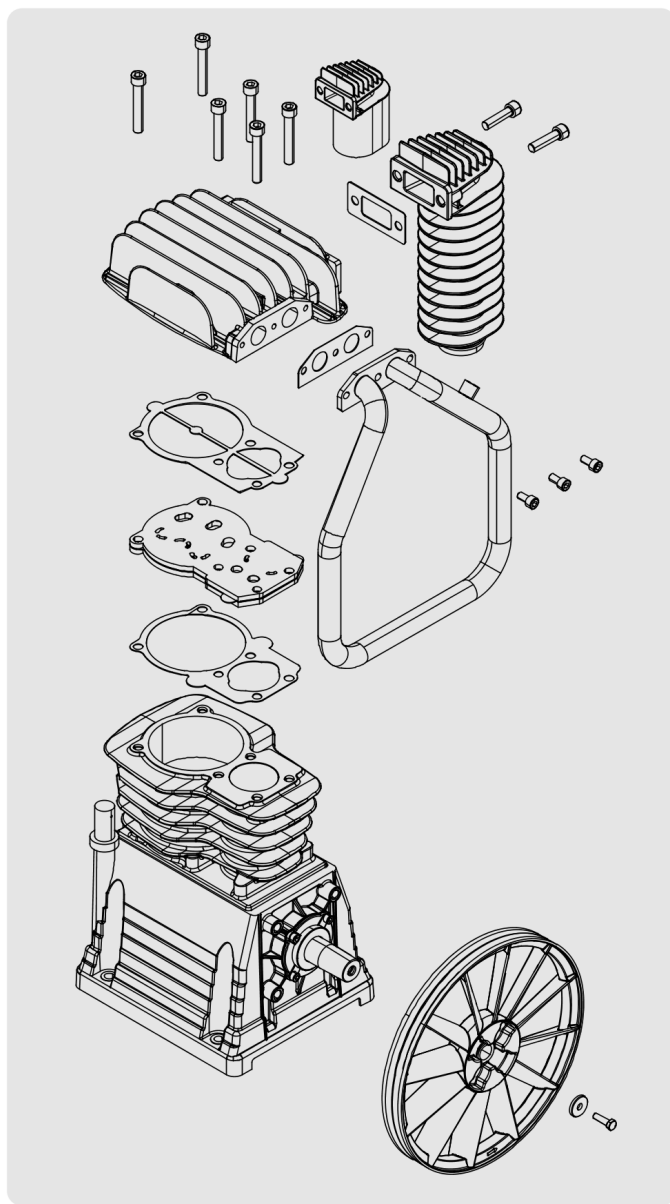

Service kits 1609401951_00 Service kits

Pozycja	Nr czci	Nazwa	Il.	Jednostka pomiaru
305	2236102168	Air filter	1	EA
325	2236112801	Vavle plate kit	1	EA
330	6229026900	Upgrade kit	1	EA
335	8973037264	All Gasket kit	1	EA
355	2236112803	Piston-conrod kit HP	1	EA
356	2236112802	Piston-conrod kit LP	1	EA
375	6215716300	Oil can altair 1L	1	EA
HDK	NA	Heavy duty kit	1	EA
KM1	8973037869	Service kit	1	EA
PK1	8973037628	Performance kits	1	EA