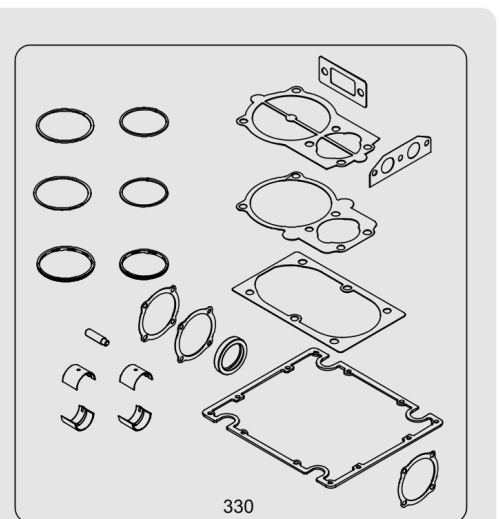

Service kits 1609401951_00 Service kits

Pozycja	Nr czci	Nazwa	Il.	Jednostka pomiaru
305	2236102168	Air filter	1	EA
325	2236112801	Vavle plate kit	1	EA
330	6229026900	Upgrade kit	1	EA
335	8973037264	All Gasket kit	1	EA
355	2236112803	Piston-conrod kit HP	1	EA
356	2236112802	Piston-conrod kit LP	1	EA
375	6215716300	Oil can altair 1L	1	EA
HDK	NA	Heavy duty kit	1	EA
KM1	8973037869	Service kit	1	EA
PK1	8973037628	Performance kits	1	EA