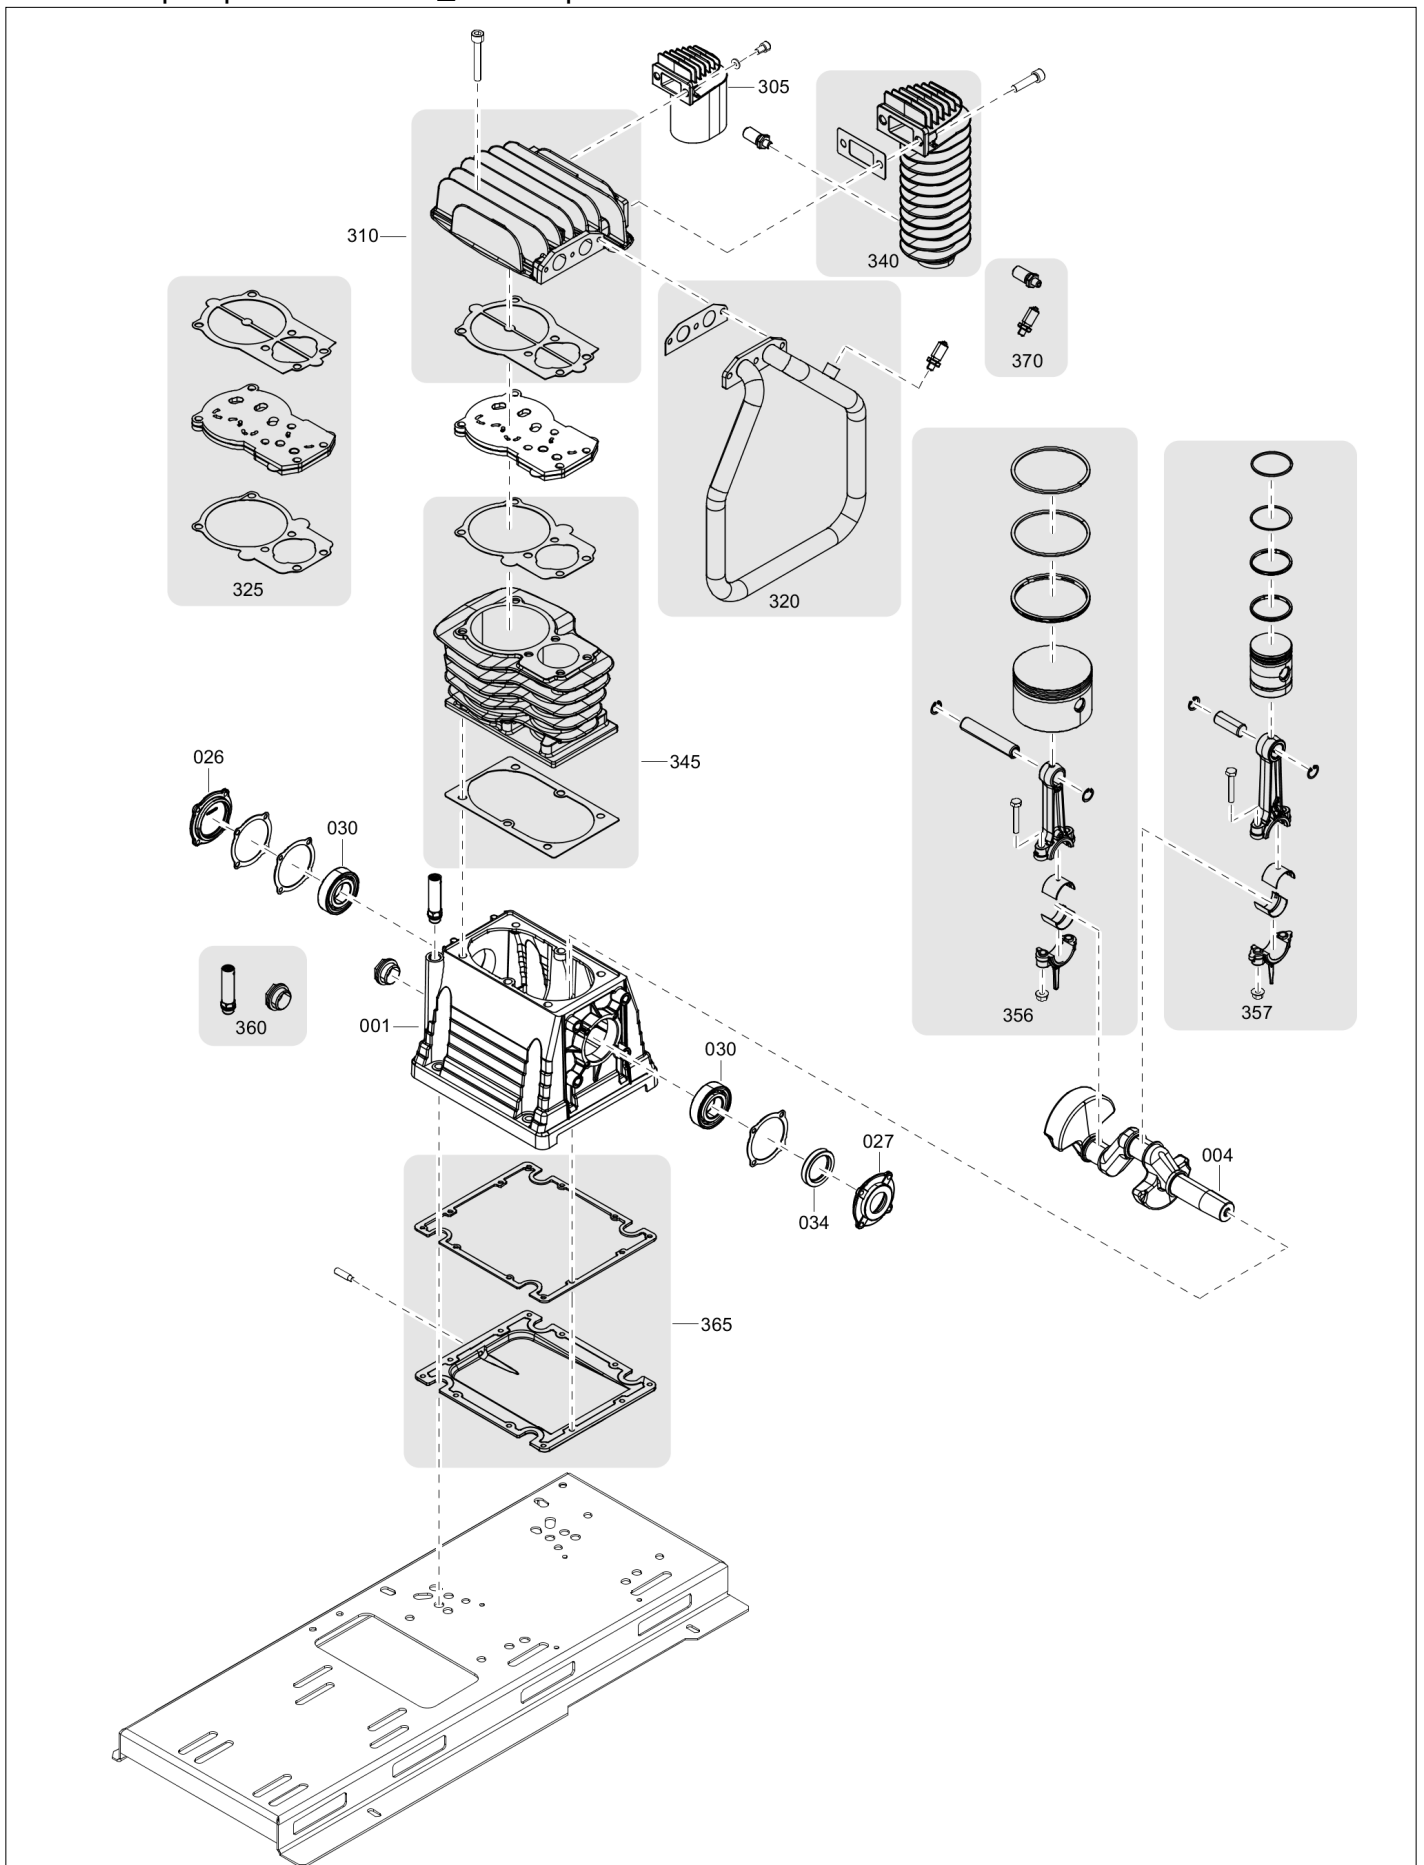

Mechanical pump 6218740200_00 Pump

Pozycja	Nr czci	Nazwa	Il.	Jednostk a pomiaru
001	2236113666	Crankcase	1	EA
004	6212862800	Crankshaft	1	EA
026	6222112500	Non drive end bearing housing	1	EA
027	6222112800	Drive end bearing housing	1	EA
030	6214834800	Bearing 6206	2	EA
034	6231644800	Oil seal	1	EA
305	2236102168	Air filter	1	EA
310	2901324964	Cylinder head kit	1	EA
320	2901324965	Intercooler kit	1	EA
325	2236112801	Vavle plate kit	1	EA
340	6243731500	Aftercooler	1	EA
345	2236112805	Cylinder Kit	1	EA
356	2236112802	Piston-conrod kit LP	1	EA
357	2236112803	Piston-conrod kit HP	2	EA
360	2901324951	Oil level kit	1	EA
365	2236112804	Crankcase cover kit	1	EA
370	6229020200	Safety valve kit	1	EA