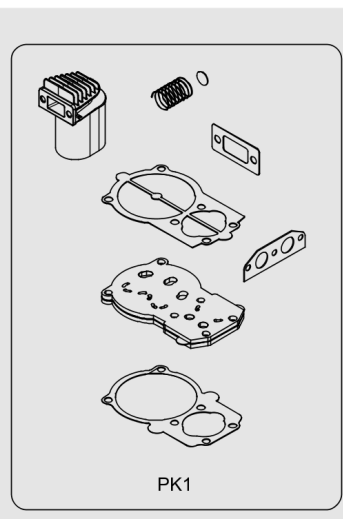

Service kits 1609401951_00 Service kits

Pozycja	Nr czci	Nazwa	Il.	Jednostka pomiaru
305	2236102168	Air filter	1	EA
325	2236112801	Vavle plate kit	1	EA
330	6229026900	Upgrade kit	1	EA
335	8973037264	All Gasket kit	1	EA
355	2236112803	Piston-conrod kit HP	1	EA
356	2236112802	Piston-conrod kit LP	1	EA
375	6215716300	Oil can altair 1L	1	EA
HDK	NA	Heavy duty kit	1	EA
KM1	8973037869	Service kit	1	EA
PK1	8973037628	Performance kits	1	EA